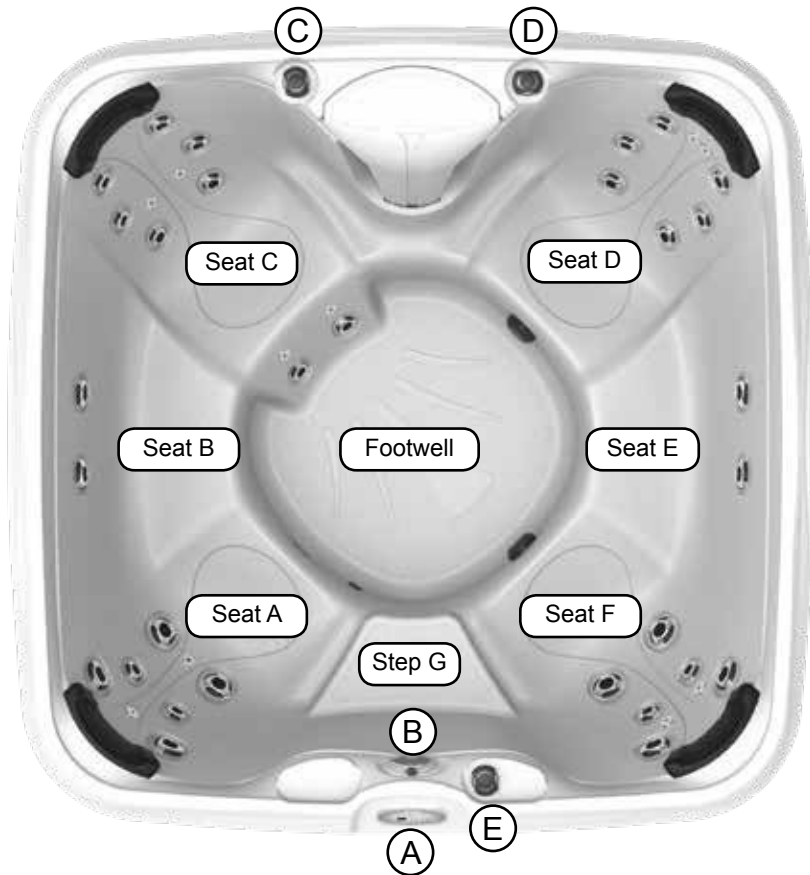

## Operation/Seat Depths

- (A) Topside Control - Activate Jet Pumps, Light and Control Water Temperature
- (B) Water Feature Control - Controls Water Feature Output.
- (C) Air Control - Activates Seat B Jets (2 DirectionalMax1 Jets), Seat C Jets (8 DirectionalMax2 Jets, 4 DirectMiniMax Jets)
- (D) Air Control - Activates Seat D Jets (6 DirectionalMax2 Jets, 2 DirectMiniMax Jets), Seat E Jets (2 DirectionalMax1 Jets)
- (E) Air Control - Activates Seat A Jets (4 DirectionalMax1 Jets, 2 DirectionalMax2 Jets, 2 DirectMiniMax Jets), Seat F Jets (4 DirectionalMax1 Jets, 2 DirectionalMax2 Jets, 2 DirectMiniMax Jets)

## Seat Depths

Listed dimensions represent distance from top of spa to lowest point in seat.  
Tolerance: ± 0.5" (1.27 cm)

Dimensions/Specifications are Subject to Change Without Notice