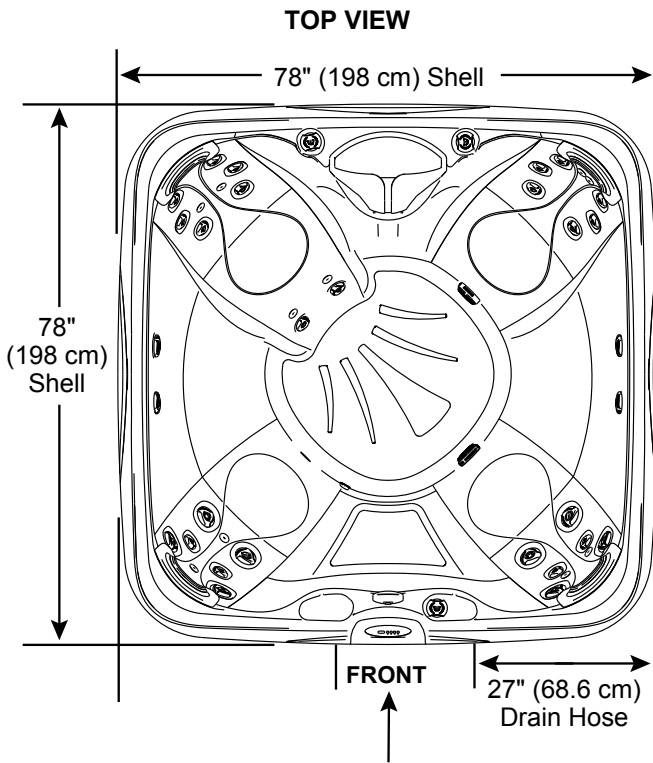

### 40 Total Jets

DirectionalMax1  
Jets (12)

DirectionalMax2  
Jets (18)

DirectMiniMax  
Jets (10)

Spa Operation Subject to Change without Notice

- A = 26.50" (67.30 cm)
- B = 24.75" (62.86 cm)
- C = 28.00" (71.12 cm)
- D = 28.00" (71.12 cm)
- E = 24.75" (62.86 cm)
- F = 26.50" (67.30 cm)
- G = 20.00" (50.80 cm)
- H = 34.50" (87.63 cm)

## Seat Depths

Listed dimensions represent distance from top of spa to lowest point in seat.  
Tolerance: ± 0.5" (1.27 cm)

Dimensions/Specifications are Subject to Change Without Notice

## Dimensions

Behind the cabinet  
Equipment Bay/Pump Access

**IMPORTANT! Always measure each hot tub for exact dimensions BEFORE designing its foundational support and/or decking.**

Dimensions/specifications subject to change without notice. Tolerance  $\pm 0.5"$  (1.27 cm)