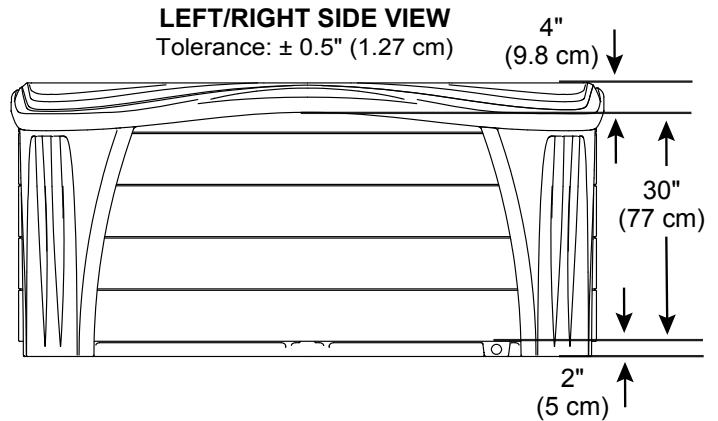

### 40 Total Jets

DirectionalMax1  
Jets (12)

DirectionalMax2  
Jets (18)

DirectMiniMax  
Jets (10)

Spa Operation Subject to Change without Notice

- A = 26.50" (67.30 cm)
- B = 24.75" (62.86 cm)
- C = 28.00" (71.12 cm)
- D = 28.00" (71.12 cm)
- E = 24.75" (62.86 cm)
- F = 26.50" (67.30 cm)
- G = 20.00" (50.80 cm)
- H = 34.50" (87.63 cm)

## Seat Depths

Listed dimensions represent distance from top of spa to lowest point in seat.  
Tolerance: ± 0.5" (1.27 cm)

Dimensions/Specifications are Subject to Change Without Notice

## Dimensions

Behind the cabinet  
Equipment Bay/Pump Access

**IMPORTANT! Always measure each hot tub for exact dimensions BEFORE designing its foundational support and/or decking.**

Dimensions/specifications subject to change without notice. Tolerance  $\pm 0.5"$  (1.27 cm)