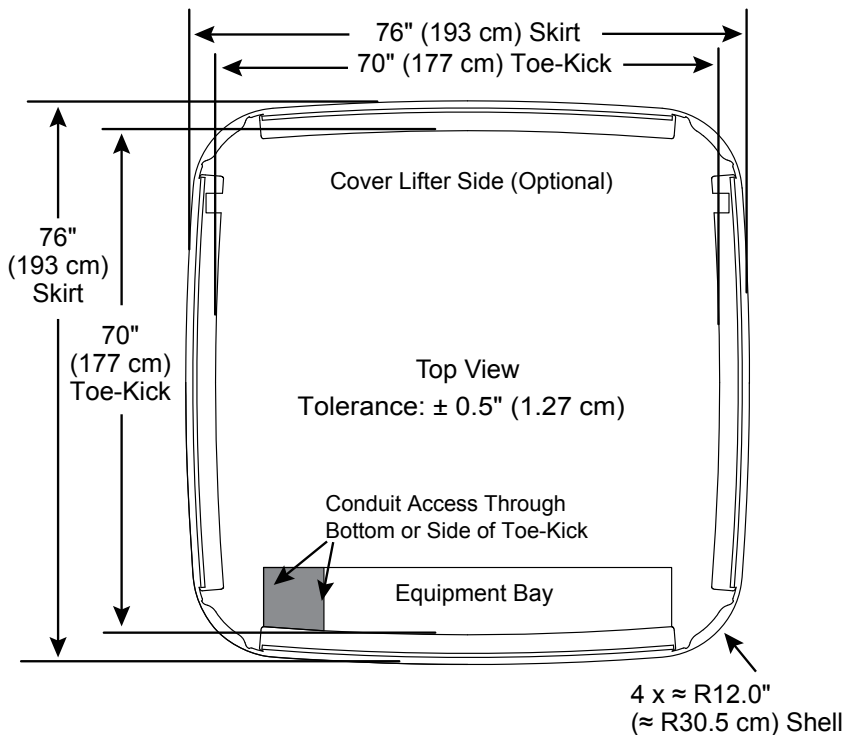

### 40 Total Jets

DirectionalMax1  
Jets (12)

DirectionalMax2  
Jets (18)

DirectMiniMax  
Jets (10)

Spa Operation Subject to Change without Notice

- A = 26.50" (67.30 cm)
- B = 24.75" (62.86 cm)
- C = 28.00" (71.12 cm)
- D = 28.00" (71.12 cm)
- E = 24.75" (62.86 cm)
- F = 26.50" (67.30 cm)
- G = 20.00" (50.80 cm)
- H = 34.50" (87.63 cm)

## Seat Depths

Listed dimensions represent distance from top of spa to lowest point in seat.  
Tolerance: ± 0.5" (1.27 cm)

Dimensions/Specifications are Subject to Change Without Notice

## Dimensions

Behind the cabinet  
Equipment Bay/Pump Access

**IMPORTANT! Always measure each hot tub for exact dimensions BEFORE designing its foundational support and/or decking.**

Dimensions/specifications subject to change without notice. Tolerance  $\pm 0.5"$  (1.27 cm)