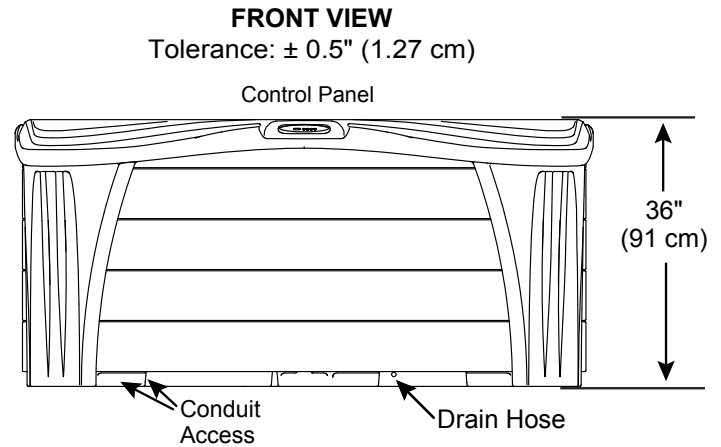

### 40 Total Jets

DirectionalMax1  
Jets (12)

DirectionalMax2  
Jets (18)

DirectMiniMax  
Jets (10)

Spa Operation Subject to Change without Notice

- A = 26.50" (67.30 cm)
- B = 24.75" (62.86 cm)
- C = 28.00" (71.12 cm)
- D = 28.00" (71.12 cm)
- E = 24.75" (62.86 cm)
- F = 26.50" (67.30 cm)
- G = 20.00" (50.80 cm)
- H = 34.50" (87.63 cm)

## Seat Depths

Listed dimensions represent distance from top of spa to lowest point in seat.  
Tolerance: ± 0.5" (1.27 cm)

Dimensions/Specifications are Subject to Change Without Notice

## Dimensions

Behind the cabinet  
Equipment Bay/Pump Access

**IMPORTANT! Always measure each hot tub for exact dimensions BEFORE designing its foundational support and/or decking.**

Dimensions/specifications subject to change without notice. Tolerance  $\pm 0.5"$  (1.27 cm)